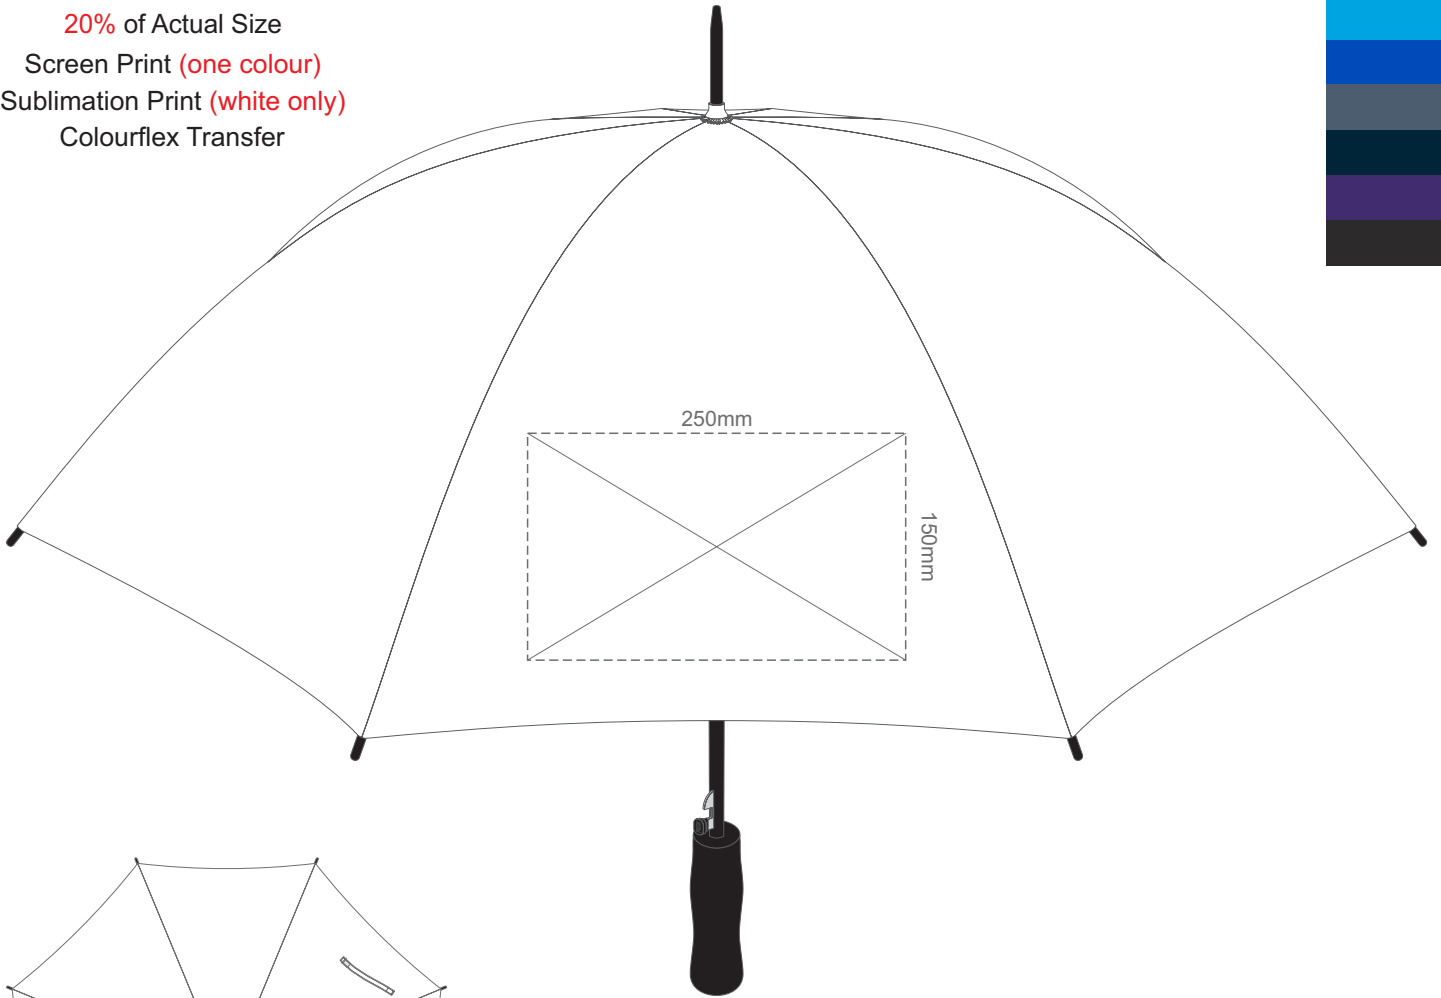

20% of Actual Size
Screen Print (one colour)
Sublimation Print (white only)
Colourflex Transfer

Top view at 5%
to indicate which
panel/s to be decorated.

All panels are printable except for the panel with tie.